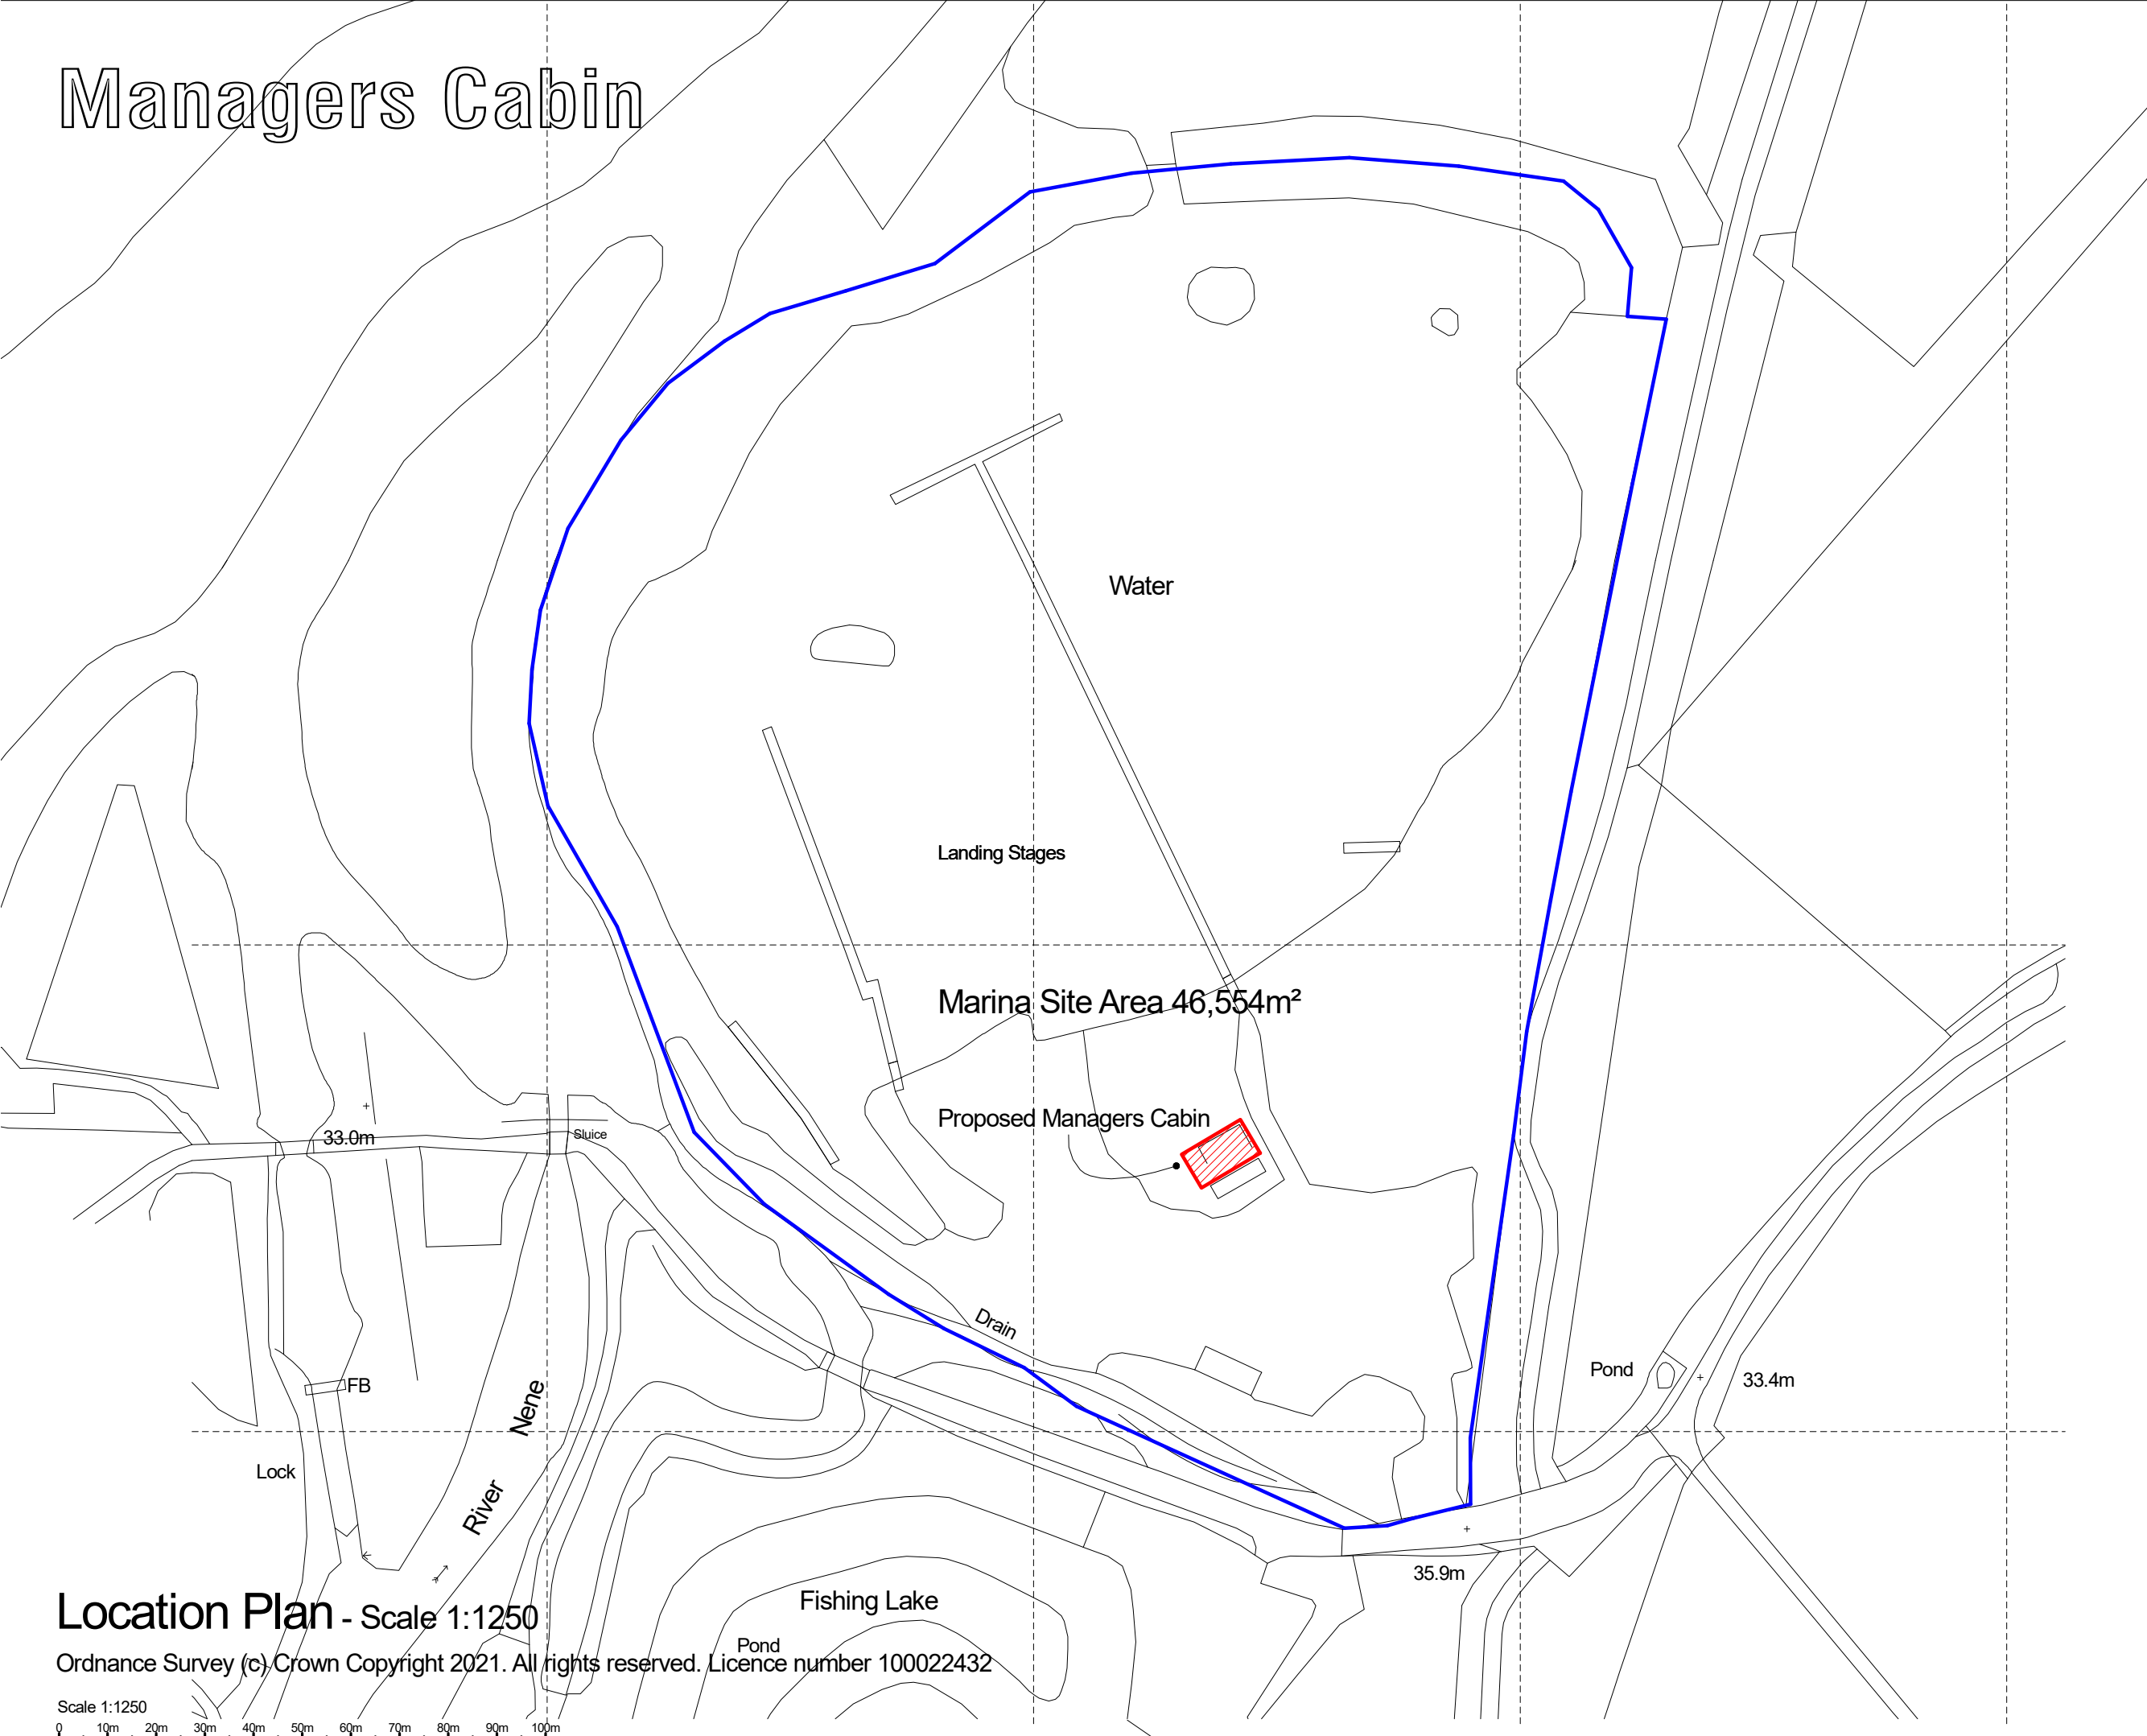

Managers Cabin

MWS DESIGN

ARCHITECTURAL CONSULTANTS

48a Northampton Road
Market Harborough
LE16 9HE

T: (01858) 432 901
mws@mwsdesign.co.uk

Rev.	Date	Revision Note
A	Nov 2018	App site adjusted (MWS)
B	Dec 2021	Drawing re-formatted (MWS)

Location Plan - Scale 1:1250

Ordnance Survey (c) Crown Copyright 2021. All rights reserved. Licence number 100022432

All dimensions to be checked on site but may be scaled for Planning Purposes		
Drawn by	VR	
Date	Oct 2018	
Project	Blackthorn Lake Marina Station Road, Ringstead	
Drawing	Managers Cabin Location Plan	
Scale	Job No.	Drawing No.
1:1250	4109	1 B